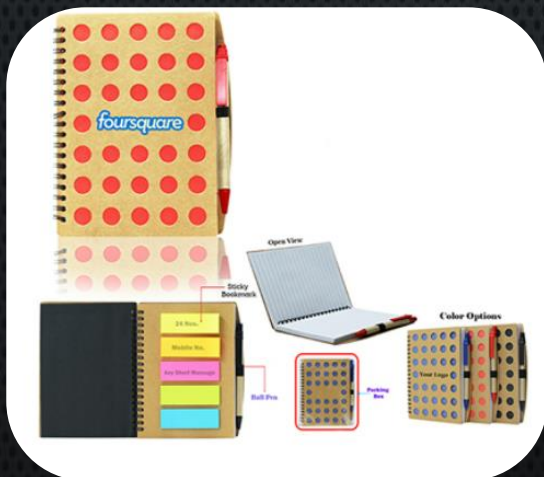

B 501
Desktop Cube
 Size 9x9x9 c.m

B 502
Eco Friendly Stationary set
 20x10 c.m

B 503
Eco Friendly Note Pad
 20x11 c.m

B 504
Eco Friendly Note Pad
 14x10c.m

B 505
Eco Friendly Note Pad
 15x8c.m

B 506
Eco Friendly Note Pad
 11x16c.m

Eco Friendly Products

B 507
Eco Friendly Note Pad
18x14 c.m

B 508
Eco Friendly Note Pad
21x16 c.m

B 509
Eco Friendly Note Pad
16 x 12 c.m

B 510
Eco Friendly Note Pad
21x15 c.m

B 511 Eco Friendly Note Pad
18x13 c.m

B 512 Eco Friendly Note Pad
18x13 c.m

Eco Friendly Products

B 513
Sticky Note Pad
21x14 c.m

B 514
Multi Utility Folder
21x21 c.m

Pen Drive

B 601
Leather Button Pen Drive

B 602
Leather Magnet Pen Drive

B 603
Leather Magnet Pen Drive