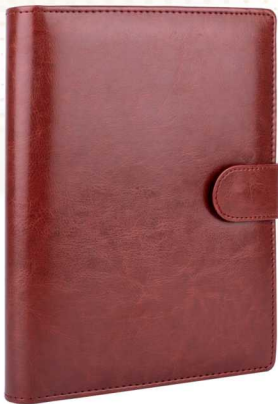

Diary Folders

Product No. 1681

Size- 7.5"x9.5" (Nescafe 1 Date)(B5)

Inner Pages- 70 GSM, White Paper, Two col. Printing
Every Month Planner with M/Cut & Box

Product No. 1683

Size- 7.5"x9.5" (Nescafe 1 Date)(B5)
Lock Folder with Watch & Pen

Inner Pages- 70 GSM, NS Paper, Two col. Printing
Every Month 2 Page Planner
with M/Cut & Box

Product No. 1704

Size- 6"x8" (A5 1 Date)

Inner Pages- 70 GSM, White Paper
Two col. Printing With Box

Product No. 1711