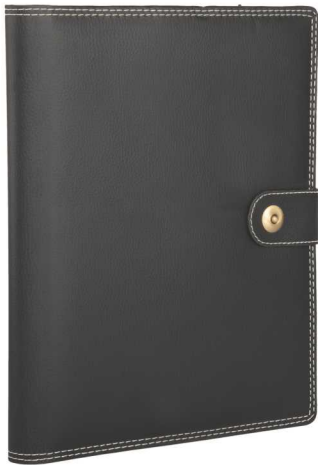

Product No. 1611
Size- 7.5"x9.5" (Nescafe 1 Date)(B5)
Lock Folder
Inner Pages- 60 GSM, White Paper
Two col. Printing With Box

Product No. 1612

Size- 7.5"x9.5" (Nescafe 1 Date)(B5)
Folder with Mobile Pocket & Pen
with Zip Bag

Inner Pages- 70 GSM, NS Paper, Two col. Printing
Every Month 2 Page Planner
with M/Cut With Box

Product No. 1613

Size- 7.5"x9.5" (Nescafe 1 Date)(B5)
Lock Folder with Watch

Inner Pages- 70 GSM, NS Paper,
Two col. Printing
Every Month 2 Page Planner
with M/Cut, With Box

Product No. 1614

Size- 7.5"x9.5" (Nescafe 1 Date)(B5)
Folder with Watch and Pen

Inner Pages- 70 GSM, NS Paper
Two col. Printing
Every Month 2 Page Planner with
M/Cut, With Box

Note Books

- Product No. 1615
- Size- 7.5"x9.5" (Nescafe 1 Date)(B5)
Folder with Watch and Pen
- Inner Pages- 70 GSM, NS Paper, Two col. Printing
Every Month Planner with M/Cut
With Box