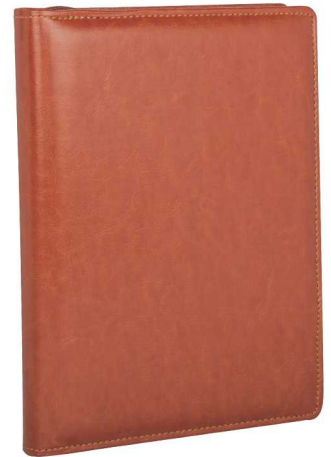

Diary Folders

Product No. 1601
Size- 7.5"x9.5" (Nescafe 1 Date)(B5)
Inner Pages- 70 GSM, NS Paper
Two col. Printing
Every Month Planner with M/Cut
With Box

Product No. 1602

Size- 7.5"x9.5" (Nescafe 1 Date)(B5)
Chain Bag Folder
(Available in Two Col. Black & Tan)

Inner Pages- 70 GSM, NS Paper, Two col. Printing
Every Month Planner with M/Cut
With Box

Product No. 1603
Size- 7.5"x9.5" (Nescafe 1 Date)(B5)
Lock Folder
Inner Pages- 70 GSM, NS Paper, Two col. Printing
Every Month Planner with M/Cut
With Box

Note Books

Product No. 1604
Size- 7.5"x9.5" (Nescafe 1 Date)(B5)
Inner Pages- 60 GSM, White Paper
Two col. Printing With Box

Product No. 1607
Size- 7.5"x9.5" (Nescafe 1 Date)(B5)
Lock Folder
Inner Pages- 60 GSM, White Paper
Two col. Printing With Box

Product No. 1611
Size- 7.5"x9.5" (Nescafe 1 Date)(B5)
Lock Folder
Inner Pages- 60 GSM, White Paper
Two col. Printing With Box

Product No. 1612

Size- 7.5"x9.5" (Nescafe 1 Date)(B5)
Folder with Mobile Pocket & Pen
with Zip Bag