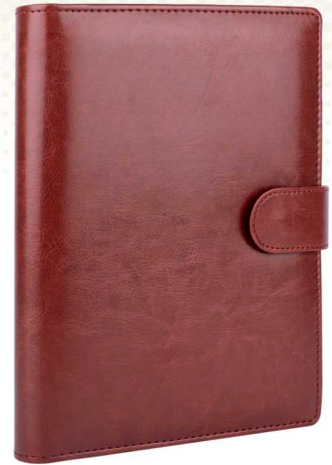

Diary Folders

Product No. 1601
Size- 7.5"x9.5" (Nescafe 1 Date)(B5)
Inner Pages- 70 GSM, NS Paper
Two col. Printing
Every Month Planner with M/Cut
With Box

Product No. 1602

Size- 7.5"x9.5" (Nescafe 1 Date)(B5)
Chain Bag Folder
(Available in Two Col. Black & Tan)

Inner Pages- 70 GSM, NS Paper, Two col. Printing
Every Month Planner with M/Cut
With Box

Product No. 1603
Size- 7.5"x9.5" (Nescafe 1 Date)(B5)
Lock Folder
Inner Pages- 70 GSM, NS Paper, Two col. Printing
Every Month Planner with M/Cut
With Box

Note Books

Product No. 1604
Size- 7.5"x9.5" (Nescafe 1 Date)(B5)
Inner Pages- 60 GSM, White Paper
Two col. Printing With Box

Product No. 1607
Size- 7.5"x9.5" (Nescafe 1 Date)(B5)
Lock Folder
Inner Pages- 60 GSM, White Paper
Two col. Printing With Box

Product No. 1611
Size- 7.5"x9.5" (Nescafe 1 Date)(B5)
Lock Folder
Inner Pages- 60 GSM, White Paper
Two col. Printing With Box

Product No. 1612

Size- 7.5"x9.5" (Nescafe 1 Date)(B5)
Folder with Mobile Pocket & Pen
with Zip Bag